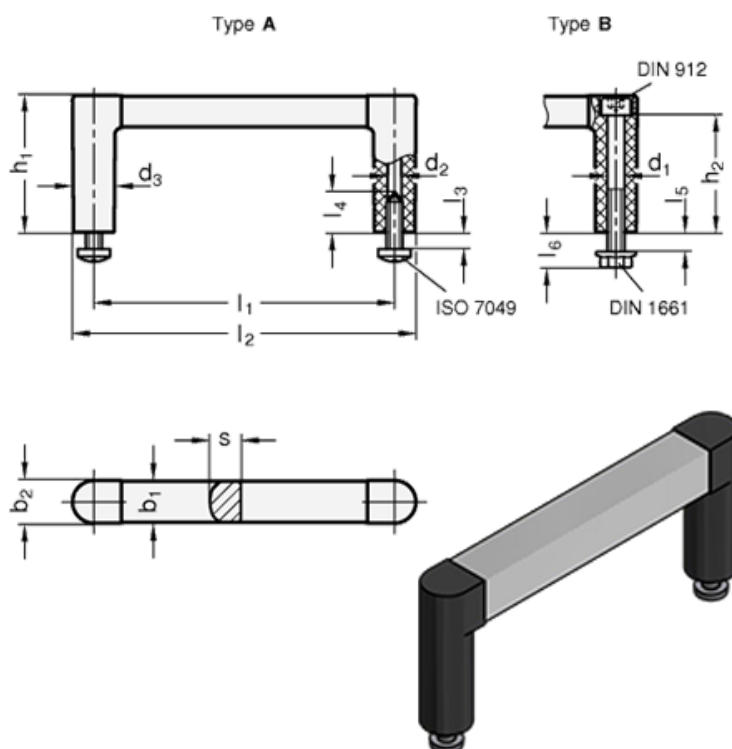

Article number: 2042312120AESS

Description: E+G Handle GN 423-12-120-A-ESS  
- ESS black / black, matte finish

## Measures

b1 = 12	l2	= 132.5
b2 = 12.5	l3 Max.	= 5
d1 = -	l4 Min.	= 14
d2 = 4.3	l5 Max.	= 5
d3 = 12.5	l6	= 10.5
h1 = 40	s	= 9
h2 = 34.5	Weight (g)	= 37
l1 = 120		